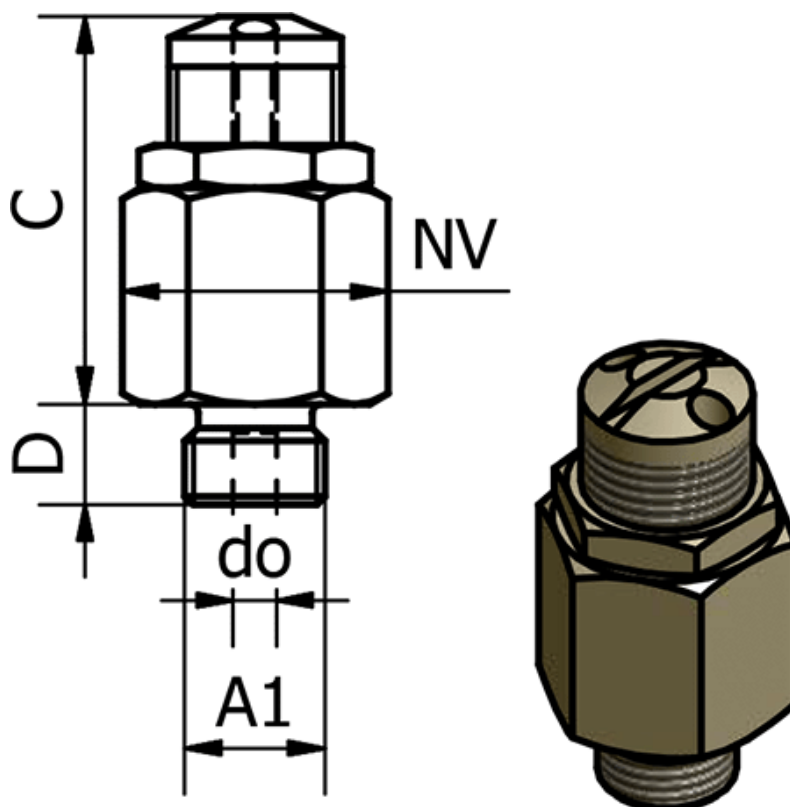

Data Sheet

Article number: 58621824ES

Description: Mini safety valve 218.24-ES, - G 1/4"

Measures

C	= 27
D	= 7
do	= 3
NV	= 16
Set pressure	= 10 - 18 bar
Thread A1	= G 1/4"